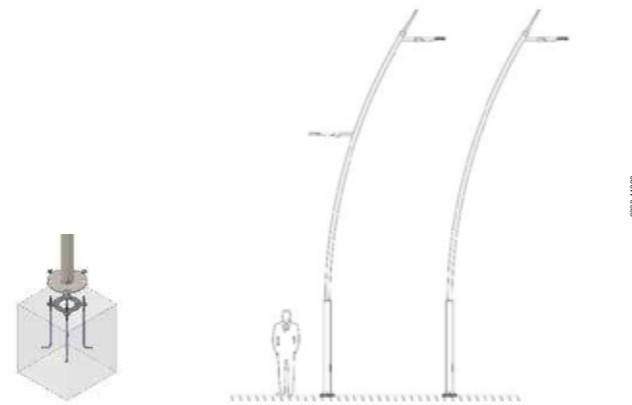

Teknik Çizim *Technical Drawing*

Ürün Kod <i>Product code</i>	En <i>Width</i>	Boy <i>Size</i>	Yükseklik <i>Height</i>	Kg <i>Kg</i>
POLEDR - 1078