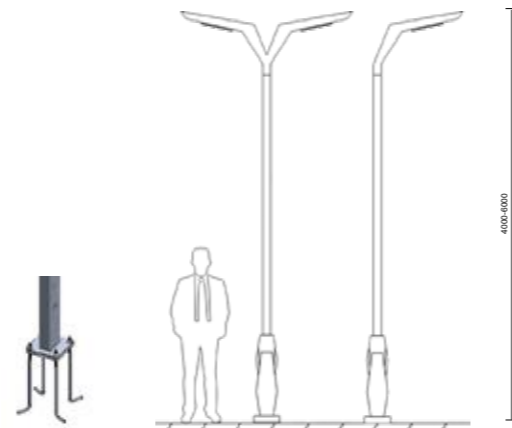

Teknik Çizim *Tecnical Drawing*

POLEDR - 1024