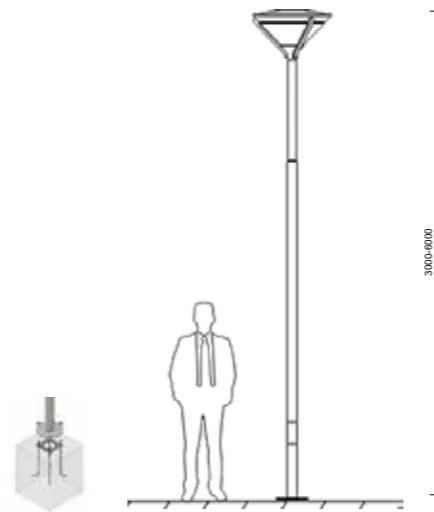

Teknik Çizim

Technical Drawing

Ürün Kod <i>Product code</i>	Çap <i>Diameter</i>	Boy <i>Size</i>	Kg
POLEDR - 1042	Ø700	439	10 Kg