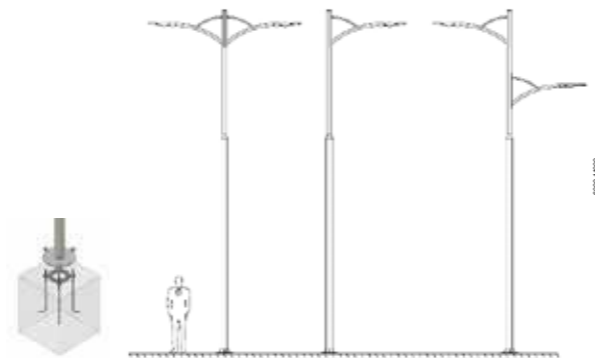

Teknik Çizim *Tecnical Draving*

Ürün Kod <i>Product code</i>	En <i>Width</i>	Boy <i>Size</i>	Yükseklik <i>Height</i>
POLEDR - 1076