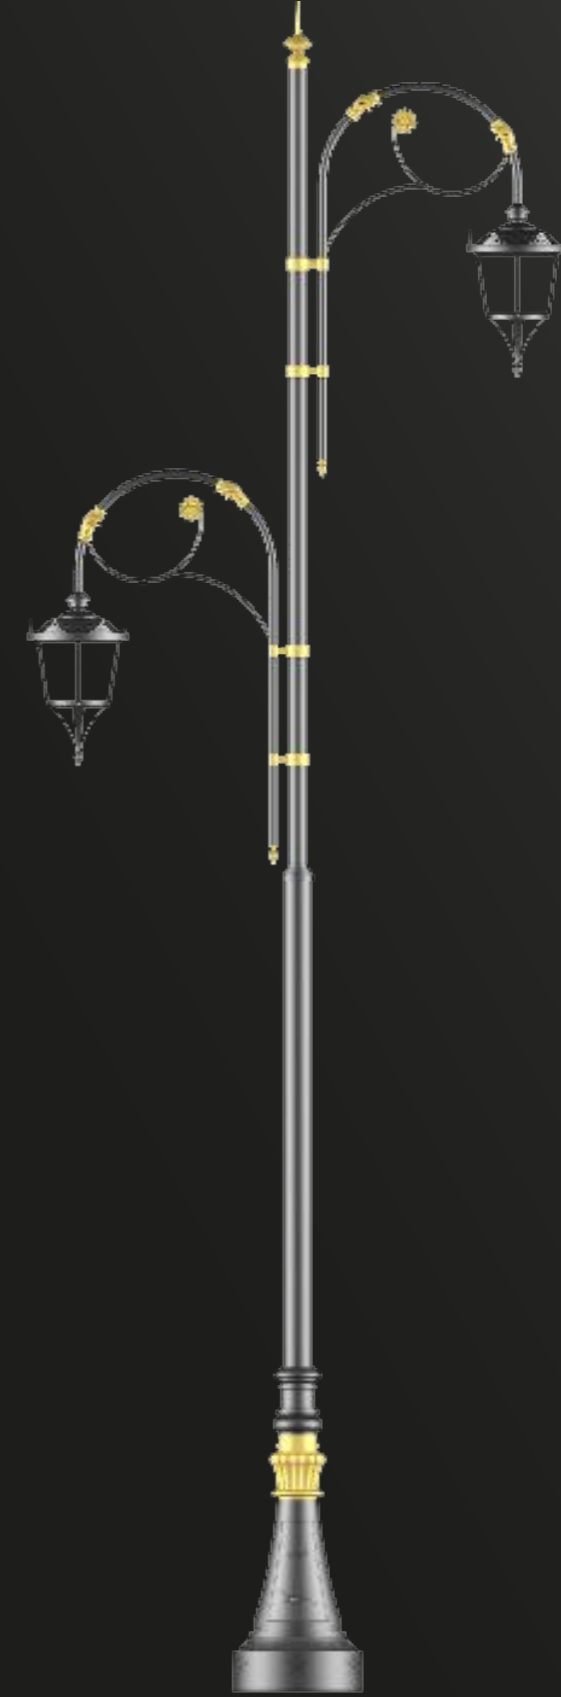

Smyrna Pole gives you better quality light with security and night in your comfort areas. product to present. Parks, outdoor areas, common areas and areas People are helped. With its elegant appearance, it becomes a part that beautifies the usage areas.

Güvenlik ve uyarılar

Safety and Warnings

- Aydınlatma kablolaması için elektrik devresinde ek ani akım koruması kullanın.
- Use additional surge protection in the electrical circuit for the lighting wiring.

Ürün veri <i>Product Data</i>	ÖZEL ŞARTNAME
Ölçüler <i>Dimensions</i>	
Gövde <i>Body</i>	Alüminyum Ekstrüzyon Gövde <i>Aluminium and Extruded Body</i>
Işık Kaynağı <i>Source of Light</i>	LED
Işık Renkleri <i>Light colors</i>	3000 - 4000 - 6500
Genel Veri <i>General Information</i>	
Güç Tüketim <i>Rated Power</i>	30W 3600 / LM / 40W 4800 LM / 60W 7200 LM / 80W 9600 LM / 100W 12000 LM / 120W 14400 LM
Koruma Sınıfı <i>IP Class</i>	IP 66
Voltaj ile ilgili bilgiler <i>Information About Voltage</i>	
Giriş Voltajı <i>Input Voltage</i>	110 - 240 V
Opsiyonlar <i>Options</i>	
Sensör <i>sensor</i>	Evet <i>Yes</i>
Dim Edilebilir DMX PIXEL DMX <i>Dimmable</i>	Evet <i>Yes</i>
Uygulama Koşulları <i>Application Conditions</i>	
Ortam Sıcaklığı Aralığı <i>Ambient Temperature Range</i>	-25 to +70 °C