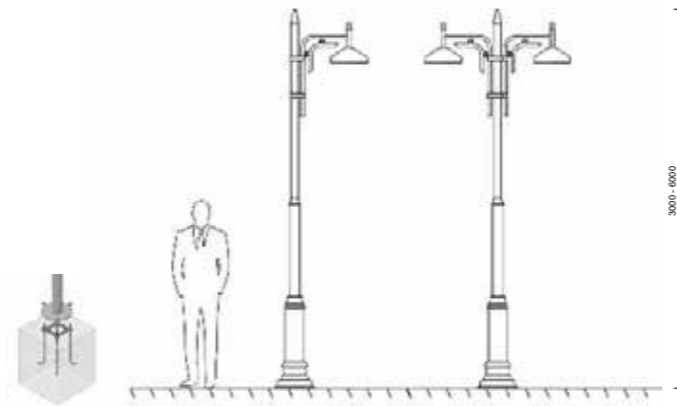

Teknik Çizim *Tecnical Draving*

Ürün Kod <i>Product code</i>	En <i>Width</i>	Boy-W <i>Size - w</i>	Yükseklik <i>Height</i>
POLEDR - 1072