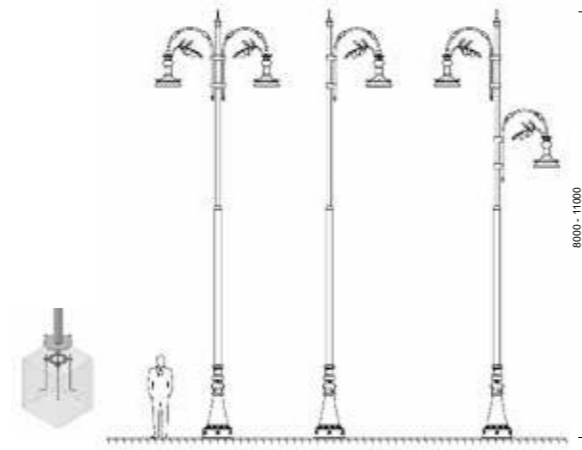

Teknik Çizim *Tecnical Draving*

Ürün Kod <i>Product code</i>	En <i>Width</i>	Boy <i>Size</i>	Yükseklik <i>Height</i>	Kg <i>Kg</i>
POLEDR - 1096