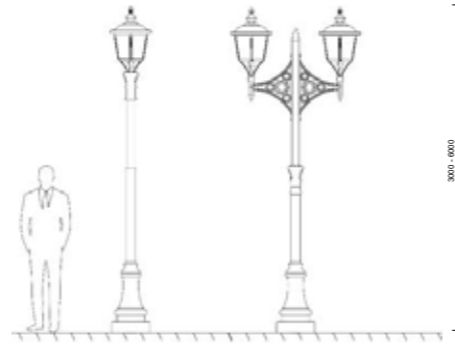

Teknik Çizim *Tecnical Draving*

Ürün Kod <i>Product code</i>	En <i>Width</i>	Boy <i>Size</i>	Yükseklik <i>Height</i>	Kg <i>Kg</i>
POLEDR - 1052