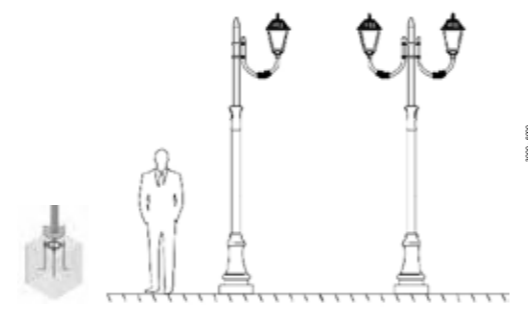

Teknik Çizim *Technical Drawing*

Ürün Kod <i>Product code</i>	En <i>Width</i>	Boy <i>Size</i>	Yükseklik <i>Height</i>
POLEDR - 1074