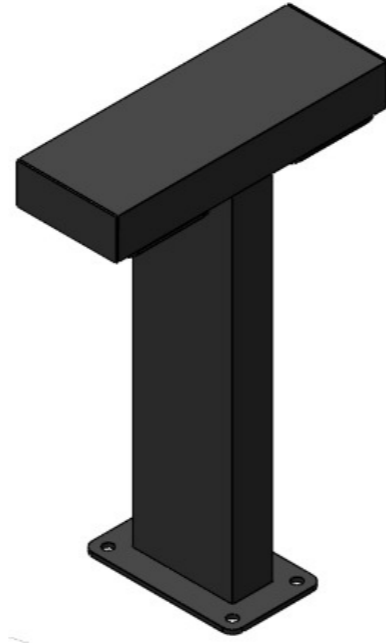

www. dapl anpano. com

0 326 232 29 29

0 535 850 29 22

0 538 617 64 14

BOLLARD

SMYRNA GARDEN 150

Smyrna Garden konfor alanlarınızda güvenlik ve rahatlık ile birlikte sizlere daha kaliteli ışık sunmak için tasarlanmış bir üründür. Parklar, binaların dış alanları, ortak alanlar ve kamusal alanların aydınlatılmasına hizmet etmektedir. Zarif görünümü ile kullanılan alanları güzelleştiren değişmez bir parçası olmaktadır.

Smyrna Garden gives you better quality light with security and night in your comfort areas. product to present. Parks, outdoor areas, common areas and areas People are helped.

With its elegant appearance, it becomes a part that beautifies the usage areas.

Güvenlik ve uyarılar

Safety and Warnings

- Aydınlatma kablolaması için elektrik devresinde ek ani akım koruması kullanın.
- Use additional surge protection in the electrical circuit for the lighting wiring.

Ürün Veri	
Product Data	
Boy	400 mm 600 mm
Gövde	Alüminyum Enjeksiyon Gövde
Işık kaynağı	LED
Genel Veri	
General Information	
Sürücü Model	Sabit Akımlı Yüksek Verimli Sürücü
Güç Tüketim	7x2 - 14W
Koruma Sınıfı	IP 65
Voltaj İle İlgili Bilgiler	
Information About Voltage	
Giriş Voltajı	100 to 240 V
Opsiyonlar	
Options	
Dim Edilebilir	Evet Dali 1-10V
Uygulama Koşulları	
Application Conditions	
Ortam Sıcaklığı Aralığı	-25 to +70 °C