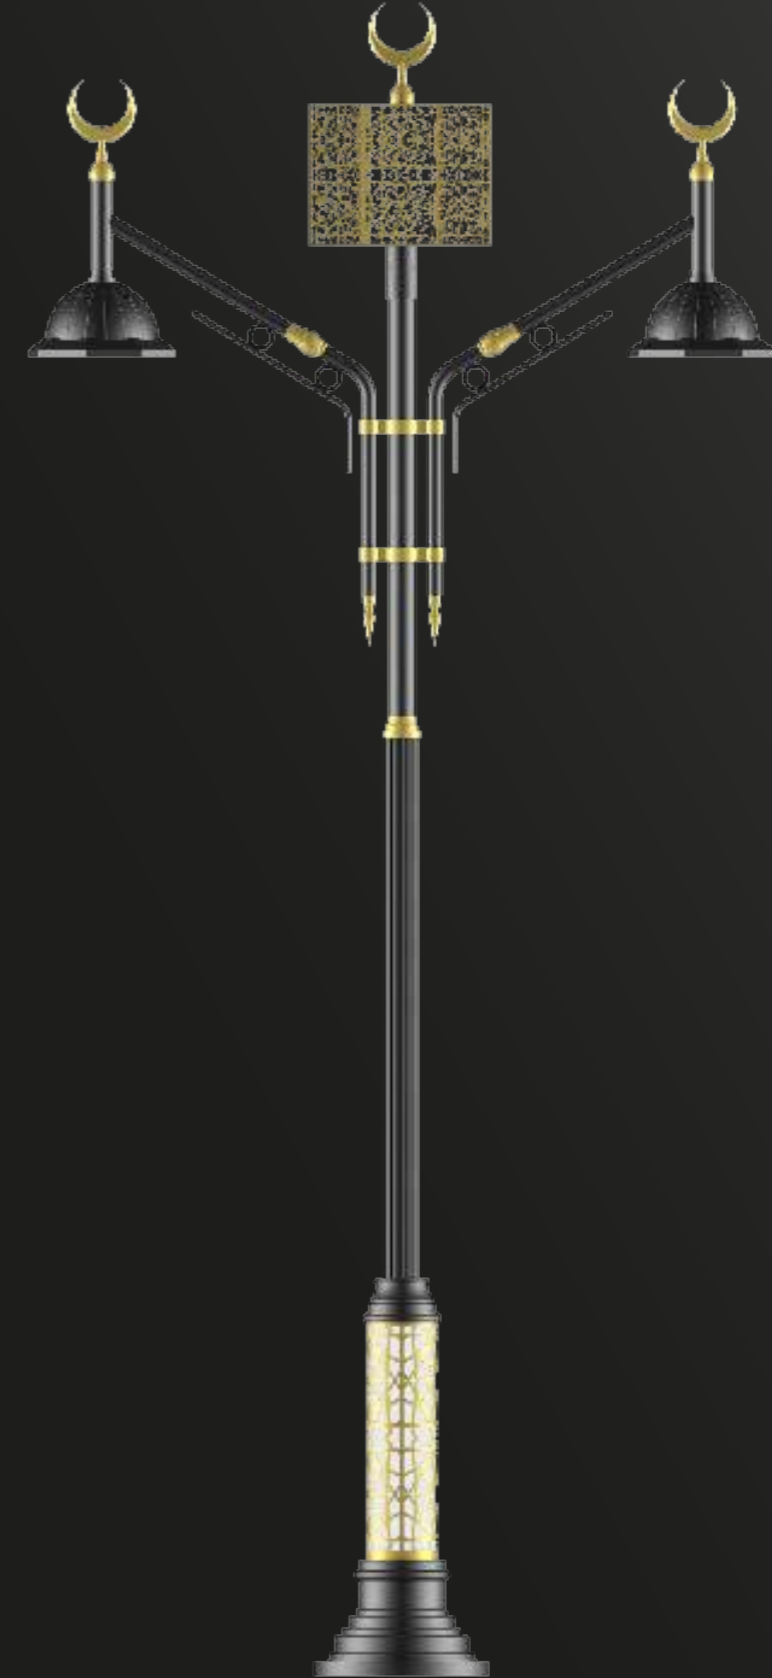

www.daplanpano.com

0 326 232 29 29

0 535 850 29 22

0 538 617 64 14

SMYRNA STREET SMYRNA POLE 1098

Smyrna Pole konfor alanlarınızda güvenlik ve rahatlık ile birlikte sizlere daha kaliteli ışık sunmak için tasarlanmış bir üründür. Parklar, binaların dış alanları, ortak alanlar ve kamusal alanların aydınlatılmasına hizmet etmektedir. Zarif görünümü ile kullanılan alanları güzelleştiren değişmez bir parçası olmaktadır.

Smyrna Pole gives you better quality light with security and night in your comfort areas. product to present. Parks, outdoor areas, common areas and areas People are helped. With its elegant appearance, it becomes a part that beautifies the usage areas.

Güvenlik ve uyarılar

Safety and Warnings

- Aydınlatma kabloları için elektrik devresinde ek ani akım koruması kullanın.
- Use additional surge protection in the electrical circuit for the lighting wiring.

Ürün veri <i>Product Data</i>	ÖZEL ŞARTNAME
Ölçüler <i>Dimensions</i>	
Gövde <i>Body</i>	Alüminyum Ekstrüzyon Gövde <i>Aluminium and Extruded Body</i>
Işık Kaynağı <i>Source of Light</i>	LED
Işık Renkleri <i>light colors</i>	3000 - 4000 - 6500
Genel Veri <i>General Information</i>	
Güç Tüketim <i>Rated Power</i>	30W 3600 / LM / 40W 4800 LM / 60W 7200 LM / 80W 9600 LM / 100W 12000 LM / 120W 14400 LM
Koruma Sınıfı <i>IP Class</i>	IP 66
Voltaj ile ilgili bilgiler <i>Information About Voltage</i>	
Giriş Voltajı <i>Input Voltage</i>	110 - 240 V
Opsiyonlar <i>Options</i>	
Sensör <i>sensor</i>	Evet <i>Yes</i>
Dim Edilebilir DMX PIXEL DMX <i>Dimmable</i>	Evet <i>Yes</i>
Uygulama Koşulları <i>Application Conditions</i>	
Ortam Sıcaklığı Aralığı <i>Ambient Temperature Range</i>	-25 to +70 °C

Teknik Çizim *Technical Drawing*

Ürün Kod <i>Product code</i>	En <i>Width</i>	Boy <i>Size</i>	Yükseklik <i>Height</i>
POLEDR - 1088