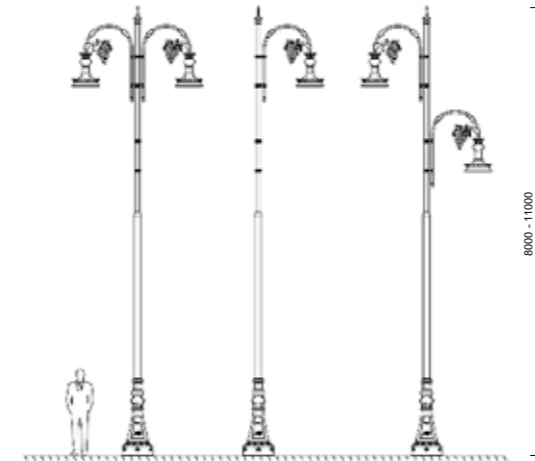

Teknik Çizim *Technical Drawing*

Ürün Kod <i>Product code</i>	En <i>Width</i>	Boy <i>Size</i>	Yükseklik <i>Height</i>
POLEDR - 1090