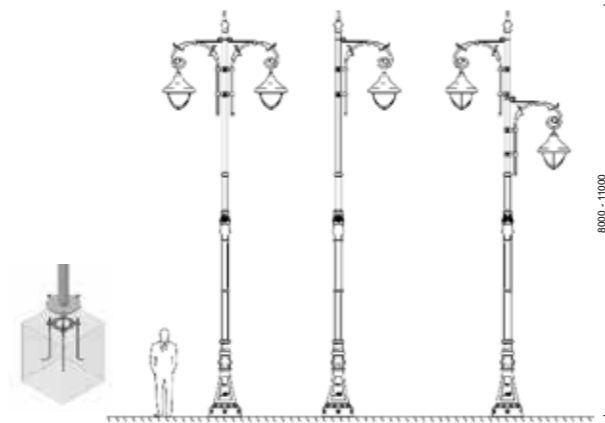

Teknik Çizim *Technical Drawing*

Ürün Kod <i>Product code</i>	En <i>Width</i>	Boy <i>Size</i>	Yükseklik <i>Height</i>
POLEDR - 1092