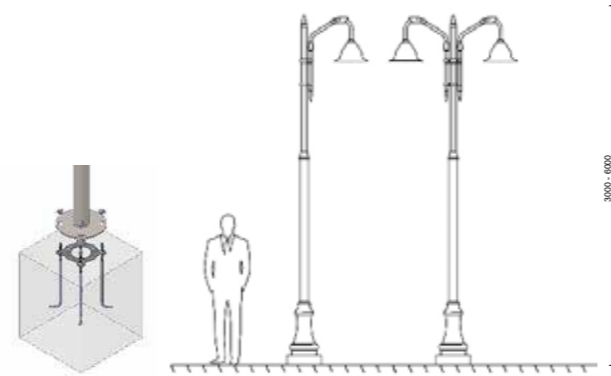

Teknik Çizim *Technical Drawing*

Ürün Kod <i>Product code</i>	Çap <i>Diameter</i>	Kg
POLEDR - 1068	Ø42