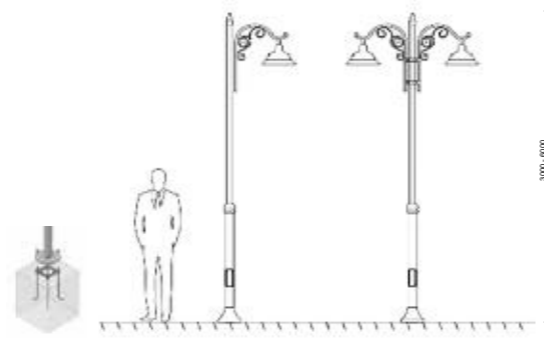

Teknik Çizim

Technical Drawing

Ürün Kod <i>Product code</i>	Çap <i>Diameter</i>	Kg
POLEDR - 1060	Ø449