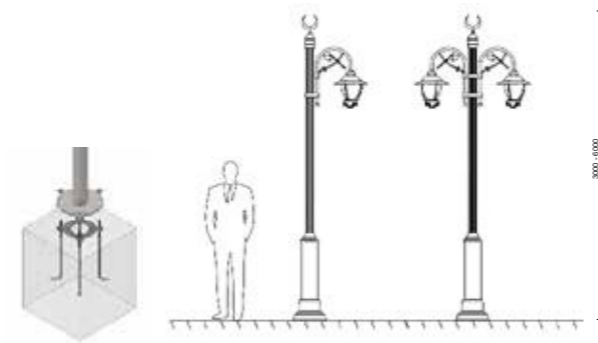

Teknik Çizim *Tecnical Draving*

Ürün Kod <i>Product code</i>	En <i>Width</i>	Boy <i>Size</i>	Yükseklik <i>Height</i>	Kg <i>Kg</i>
POLEDR - 1066