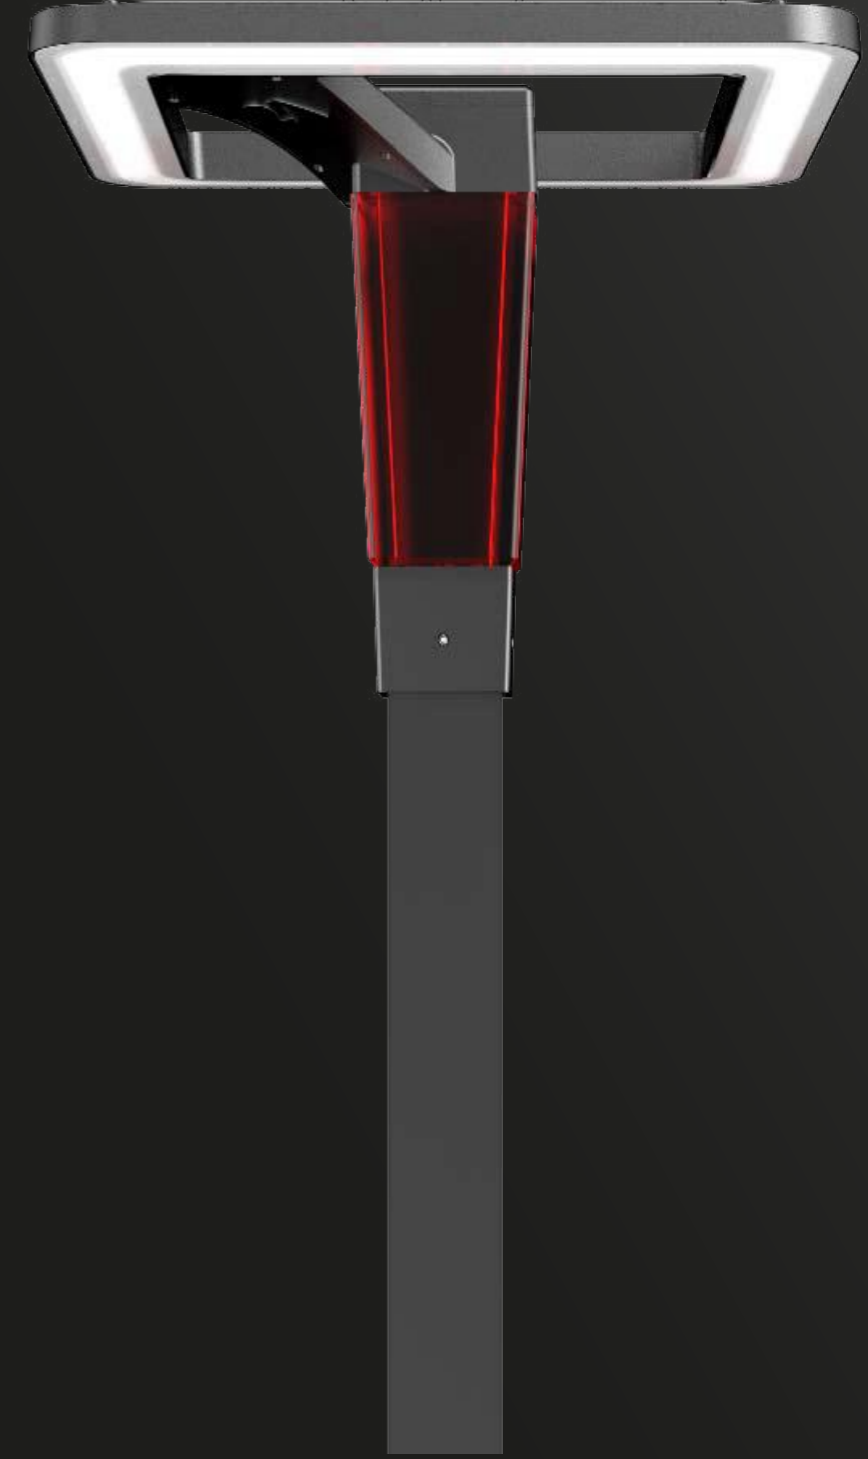

www. dapl anpano. com

0 326 232 29 29

0 535 850 29 22

0 538 617 64 14

SMYRNA STREET SMYRNA POLE 1038

Smyrna Pole konfor alanlarınızda güvenlik ve rahatlık ile birlikte sizlere daha kaliteli ışık sunmak için tasarlanmış bir üründür. Parklar, binaların dış alanları, ortak alanlar ve kamusal alanların aydınlatılmasına hizmet etmektedir. Zarif görünümü ile kullanılan alanları güzelleştiren değişmez bir parçası olmaktadır.

Smyrna Pole gives you better quality light with security and night in your comfort areas. product to present. Parks, outdoor areas, common areas and areas People are helped. With its elegant appearance, it becomes a part that beautifies the usage areas.

Güvenlik ve uyarılar

Safety and Warnings

- Aydınlatma kablolaması için elektrik devresinde ek ani akım koruması kullanın.
- Use additional surge protection in the electrical circuit for the lighting wiring.

Ürün veri <i>Product Data</i>	
Ölçüler <i>Dimensions</i>	548 - 500 - 85
Gövde <i>Body</i>	Alüminyum Ekstrüzyon Gövde <i>Aluminium and Extruded Body</i>
Işık Kaynağı <i>Source of Light</i>	LED
Işık Renkleri <i>light colors</i>	3000 - 4000 - 6500
Genel Veri <i>General Information</i>	
Güç Tüketim <i>Rated Power</i>	60W 7200 LM
Koruma Sınıfı <i>IP Class</i>	IP 66
Voltaj ile ilgili Bilgiler <i>Information About Voltage</i>	
Giriş Voltajı <i>Input Voltage</i>	110 - 240 V
Opsiyonlar <i>Options</i>	
Sensör <i>sensor</i>	Evet <i>Yes</i>
Dim Edilebilir DMX PIXEL DMX <i>Dimmable</i>	Evet <i>Yes</i>
Uygulama Koşulları <i>Application Conditions</i>	
Ortam Sıcaklığı Aralığı <i>Ambient Temperature Range</i>	-25 to +70 °C

Teknik Çizim *Tecnical Draving*

Ürün Kod <i>Product code</i>	En <i>Width</i>	Boy <i>Size</i>	Yükseklik <i>Height</i>
POLEDR - 1038	548	500	85