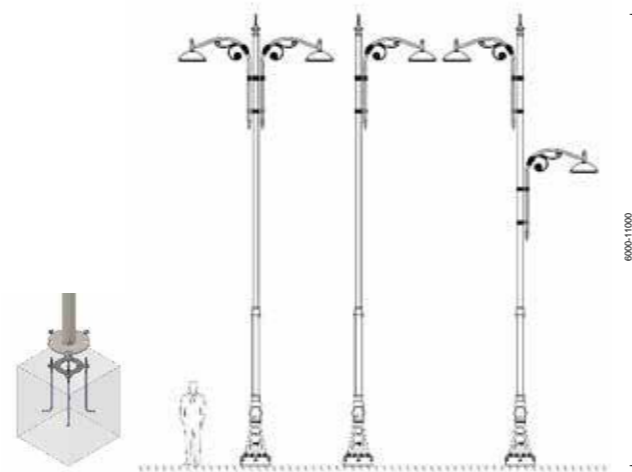

Teknik Çizim *Tecnical Draving*

Ürün Kod <i>Product code</i>	En <i>Width</i>	Boy <i>Size</i>	Yükseklik <i>Height</i>	Kg <i>Kg</i>
POLEDR - 1082