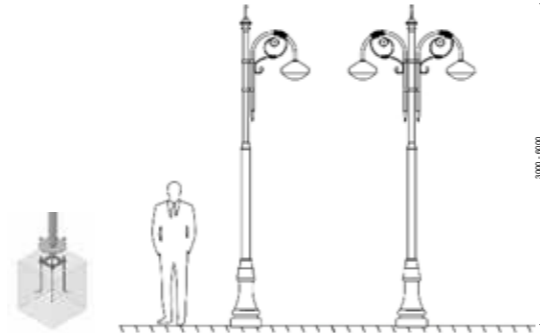

Teknik Çizim *Tecnical Draving*

Ürün Kod <i>Product code</i>	Çap <i>Diameter</i>	Kg <i>Kg</i>
POLEDR - 1064	Ø42