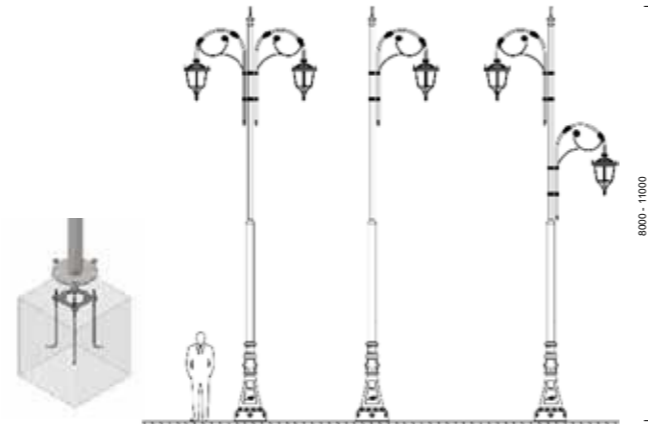

Teknik Çizim *Tecnical Draving*

Ürün Kod <i>Product code</i>	En <i>Width</i>	Boy <i>Size</i>	Yükseklik <i>Height</i>	Kg <i>Kg</i>
POLEDR - 1094