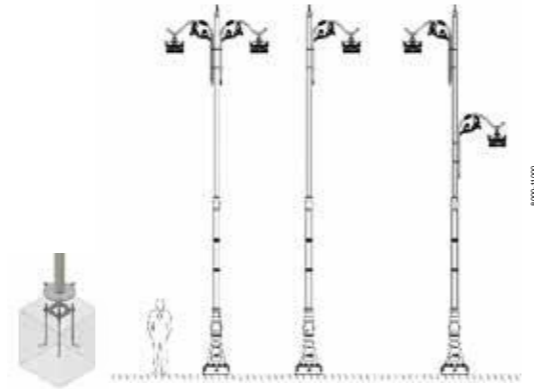

Teknik Çizim *Tecnical Drawing*

Ürün Kod <i>Product code</i>	En <i>Width</i>	Boy-W <i>Size - w</i>	Yükseklik <i>Height</i>
POLEDR - 1086