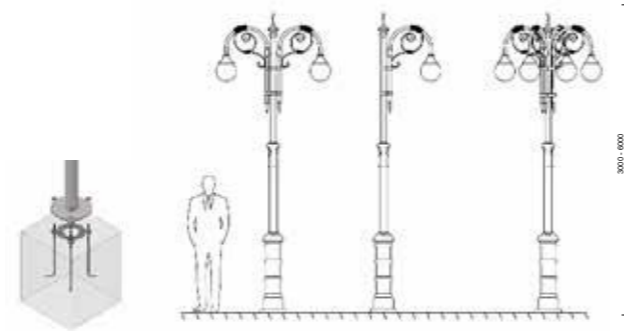

Teknik Çizim *Tecnical Draving*

Ürün Kod <i>Product code</i>	En <i>Width</i>	Boy-W <i>Size - w</i>	Yükseklik <i>Height</i>
POLEDR - 1070