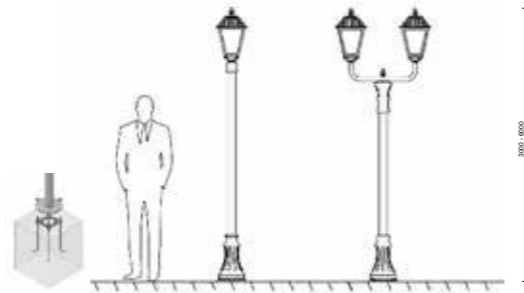

Teknik Çizim

Tecnical Draving

Ürün Kod	En	Boy
<i>Product code</i>	<i>Width</i>	<i>Size</i>
POLEDR - 1054	333	578