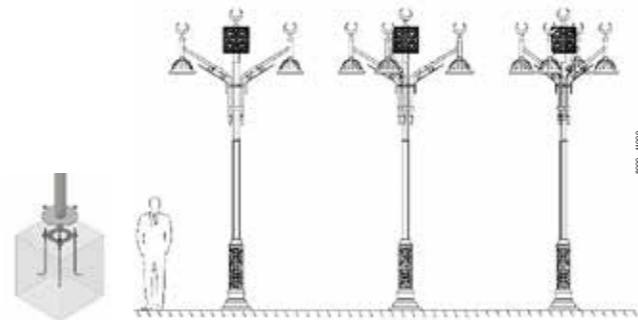

Teknik Çizim *Technical Drawing*

Ürün Kod <i>Product code</i>	En <i>Width</i>	Boy <i>Size</i>	Yükseklik <i>Height</i>
POLEDR - 1088