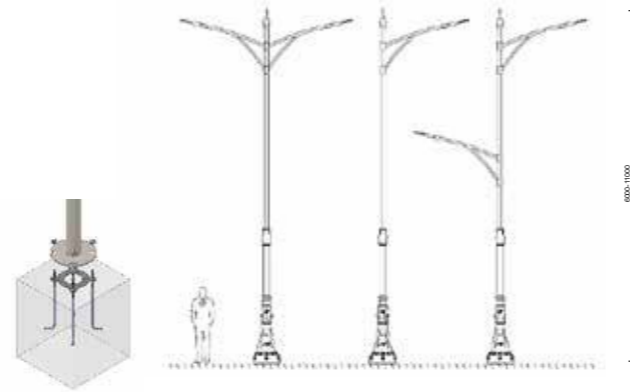

Teknik Çizim *Tecnical Draving*

Ürün Kod <i>Product code</i>	En <i>Width</i>	Boy <i>Size</i>	Yükseklik <i>Height</i>	Kg <i>Kg</i>
POLEDR - 1080