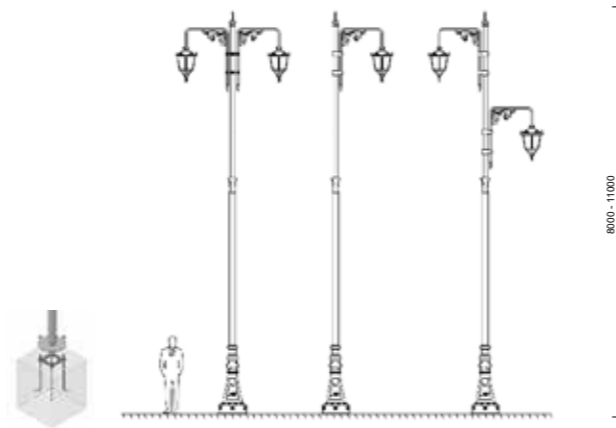

Teknik Çizim *Tecnical Draving*

Ürün Kod <i>Product code</i>	En <i>Width</i>	Boy <i>Size</i>	Yükseklik <i>Height</i>
POLEDR - 1084